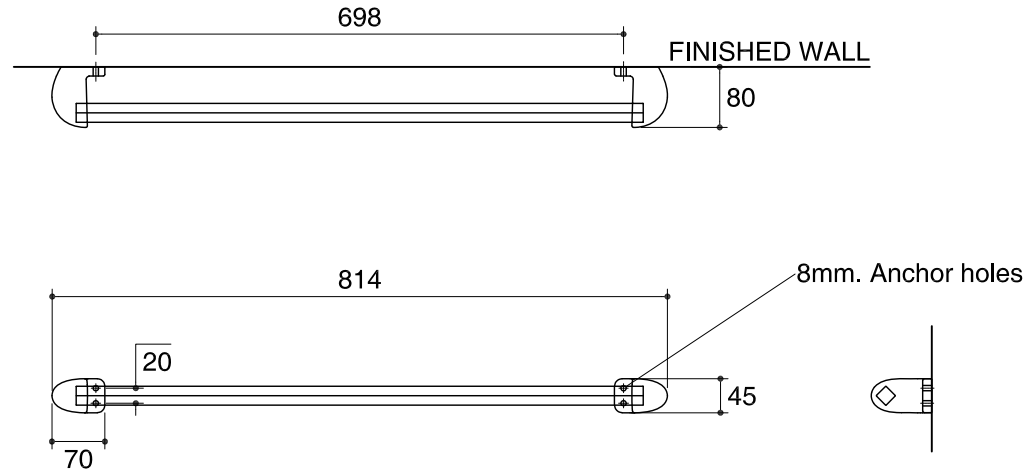

Dimension are approximate.  
Unit:mm.

SKU	K-17060X-WK
Name	EUROPA
Description	TOWEL BAR

# KARAT

\* The recommended dimension for installation can be adjusted according to user preferences and layout.